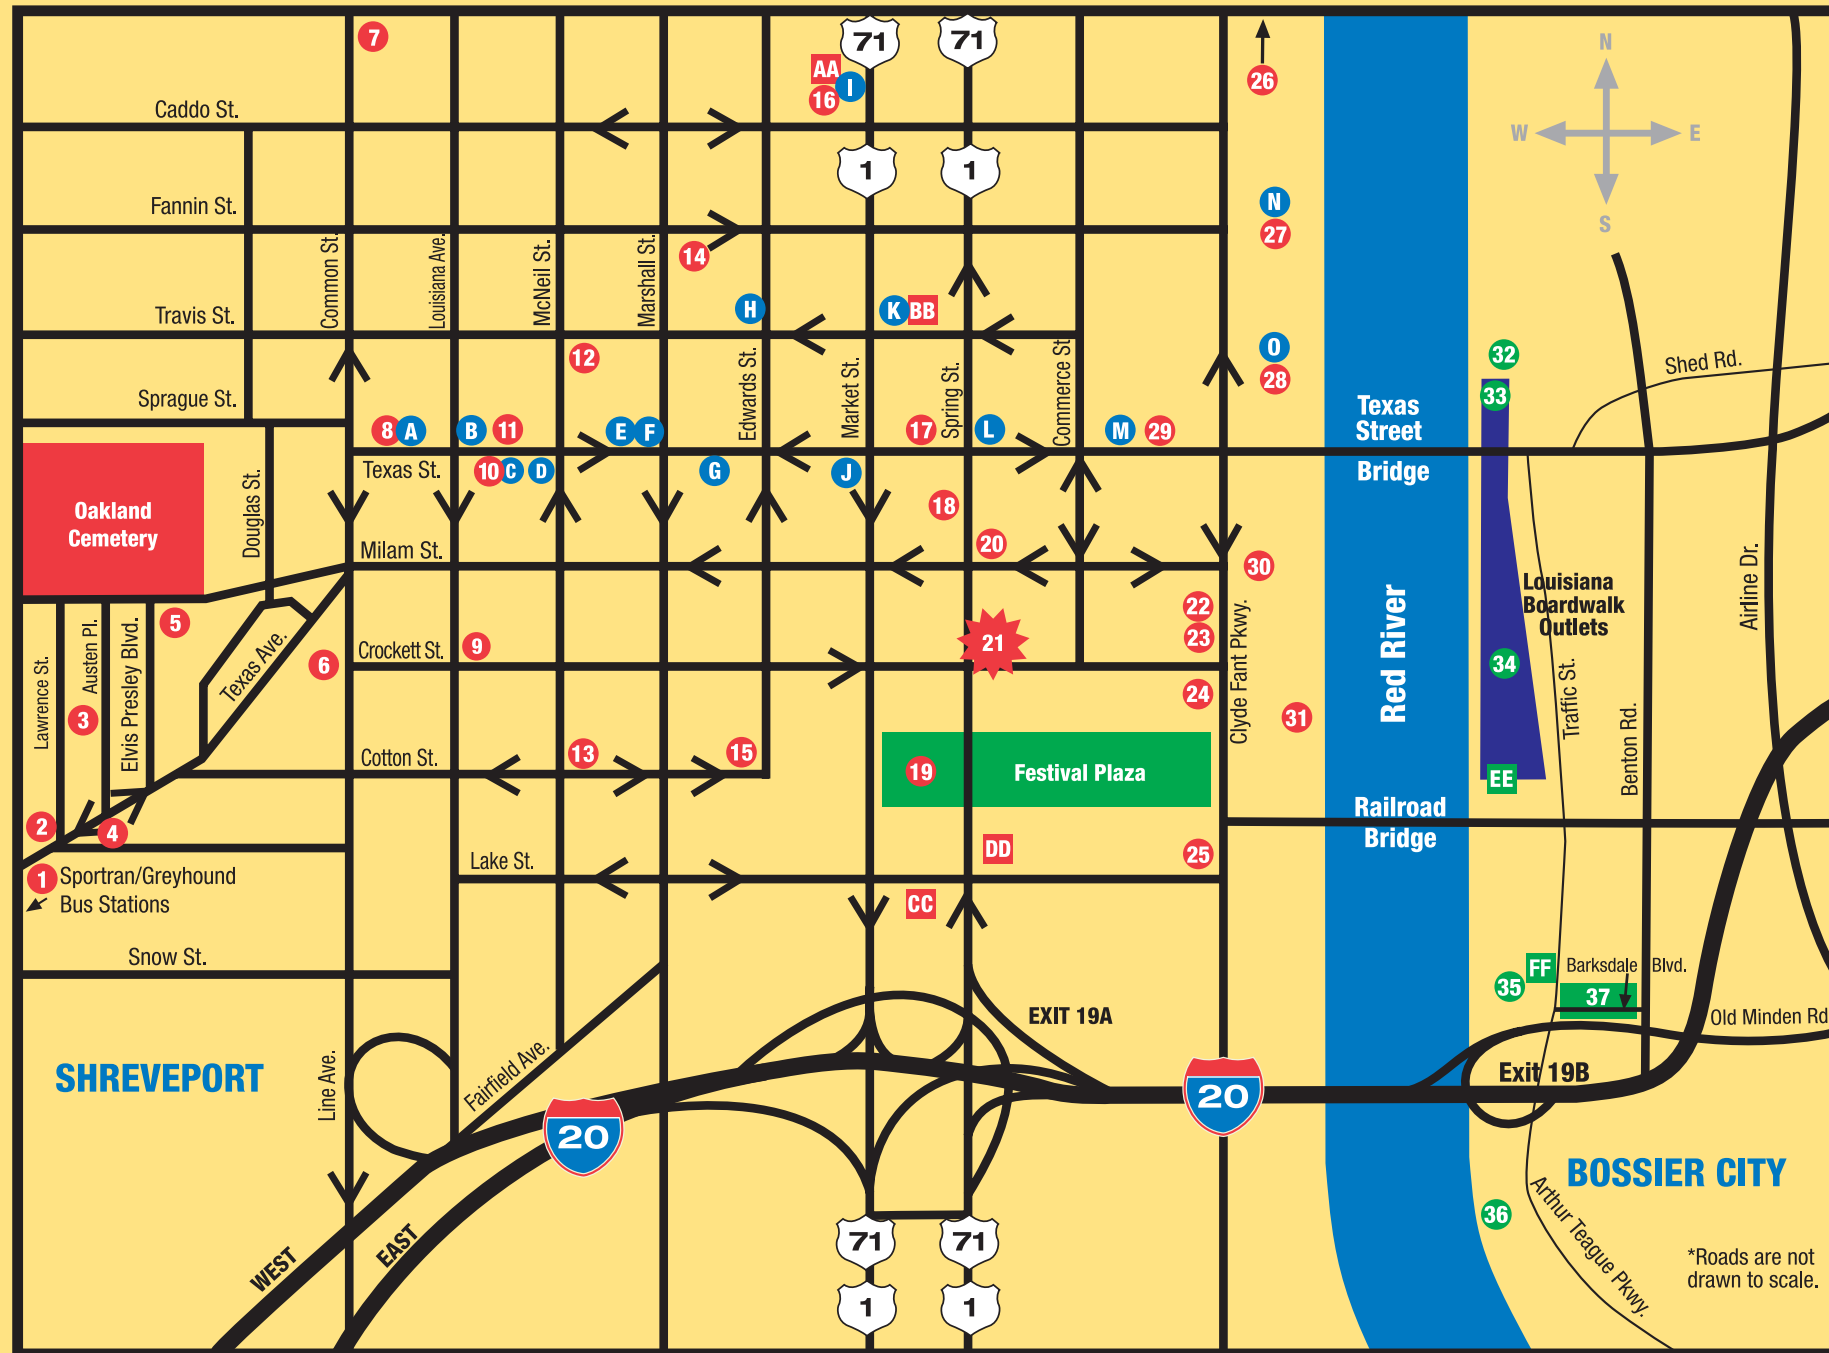

Downtown Map: Shreveport-Bossier, Louisiana

THINGS TO... see and do

*Roads are not drawn to scale.

places to eat in Downtown Shreveport

- A** Pepito XO @artspace
710 Texas St. | 318-603-6960
(Inside Artspace)
- B** Rhino Coffee
624 Texas St. | 318-822-0003
- C** Abby Singer's Bistro
617 Texas St. | 318-459-4125
(Inside Robinson Film Center)

- D** Sha Baby's Cajun Cooking
605 Texas St. | 318-401-0908
- E** The Missing Link
504 Texas St., Ste. 100 | 318-751-5820
- F** Pop N Pizza
500 Texas St. | 318-734-3817
- G** Noble Savage Tavern
417 Texas St. | 318-828-2619

- H** Bon Asian Cafe
400 Travis St., Ste. 106 | 318-220-7373
- I** River & Rye
104 Market St. | 318-698-0501
(Inside Hilton Shreveport)
- J** Bistro To Go
333 Texas St., Ste. 125 | 318-841-1140
(Inside Regions Bank Tower, First Floor)
- K** Stray Cat
222 Travis St. | 318-424-4747

- L** The Blind Tiger
120 Texas St. | 318-226-8747
- M** Jeneral's Bar and Grill
450 Clyde Fant Pkwy., Ste. 400
318-828-1719
- N** **Sam's Town Casino**
315 Clyde Fant Pkwy. | 318-424-7777
• Java's Deli
• Smokey Joe's Cafe
• William B's Steakhouse
- O** **Bally's Shreveport Casino & Hotel**
451 Clyde Fant Pkwy. | 318-220-0711
• The Noodle Bar
• The Sportsman's Paradise Café
• The Vintage